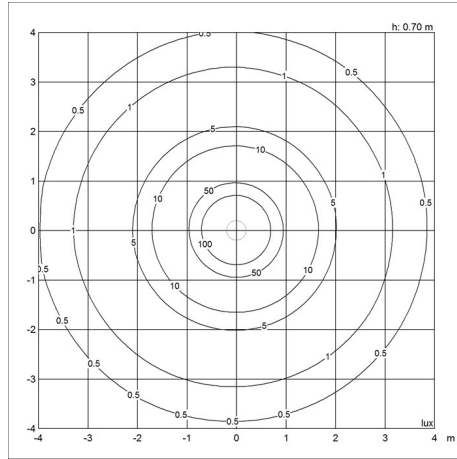

Light description

Spherical light distribution.
Top shades provide vertical illumination of room.
Lower shades primarily direct light down.
Geometry ensures uniform light around the fixture.
Matte painted undersurfaces of shades creating uniform light distribution around the fixture.

Design

Poul Henningsen

Material

Shades: White, spun aluminum, 0.8 mm (0.03") thick.
Internal struts of chrome plated aluminum.
Socket: Porcelain, medium base, for A-23 clear envelope lamps.
Socket position is adjustable to allow correct lamp position and fixture illumination.
Canopy: 5.3" diameter x 0.9" tall cone of spun aluminum.
Cable: white PVC coated, 12 ft. (USA)

Weight

Min: 3.281 kg Max: 4.468 kg

Finish

White

Light distribution diagrams

Cartesian

Isolux

Polar