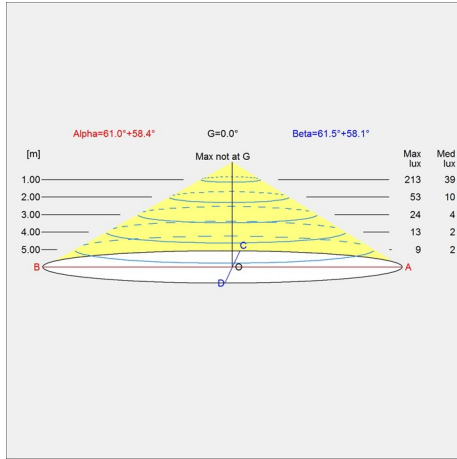

Light description

Spherical light distribution.
Top shades provide vertical illumination of room.
Lower shades primarily direct light down.
Geometry ensures uniform light around the fixture.
Matte painted undersurfaces of shades creating uniform light distribution around the fixture.

Design

Poul Henningsen

Material

Shades: White, spun aluminum, 0.8 mm (0.03") thick.
Internal struts of chrome plated aluminum.
Socket: Porcelain, medium base, for A-23 clear envelope lamps.
Socket position is adjustable to allow correct lamp position and fixture illumination.
Canopy: 5.3" diameter x 0.9" tall cone of spun aluminum.
Cable: white PVC coated, 12 ft. (USA)

Weight

Min: 3.281 kg Max: 4.468 kg

Finish

White

Light distribution diagrams

Cartesian

Isolux

Polar