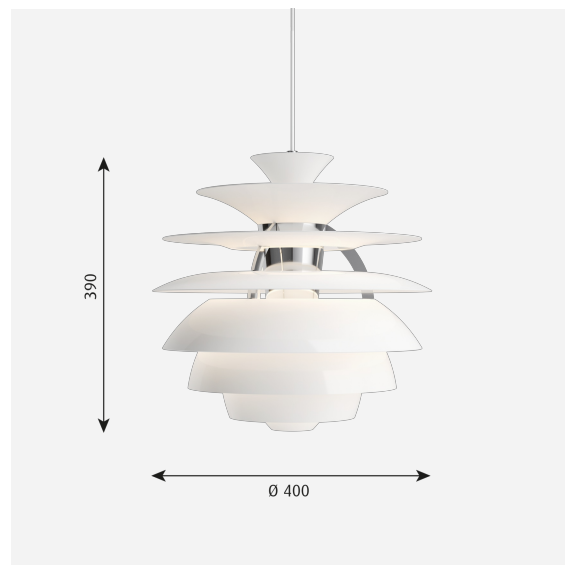

Product info

Mounting

Suspension type E27: Cable 3x0,75mm². Canopy: Yes. Cable length: 3m. Suspension type LED: Cable 2x1,5mm². Canopy: Yes. LED canopy contains driver. Cable length: 4m.

Finish

White, wet painted.

Materials

Shades: Spun aluminium. Frame: High lustre chrome plated, die cast aluminium. Housing: High lustre chrome plated, spun aluminium.

Sizes and weights

Width x Height x Length (mm) | 400 x 390 x 400 Max 4.5 kg

Class

Ingress protection IP20. Electric shock protection I w. ground.

Light source

1x70W E27

Product variants

Light source	Lumen	Lighting control
1x70W E27	-	-
LED 3000-1800K D2W 41W	1085	Dali
LED 3000K 41W	894	Phase dimming (mains dimm) Wireless bluetooth