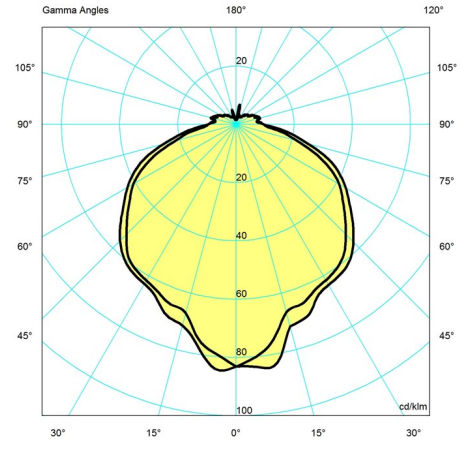

Light description

Spherical light distribution.
Top shades provide vertical illumination of room.
Lower shades primarily direct light down.
Geometry ensures uniform light around the fixture.
Matte painted undersurfaces of shades creating uniform light distribution around the fixture.

Design

Poul Henningsen

Material

Shades: White, spun aluminum, 0.8 mm (0.03") thick.
Internal struts of chrome plated aluminum.
Socket: Porcelain, medium base, for A-23 clear envelope lamps.
Socket position is adjustable to allow correct lamp position and fixture illumination.
Canopy: 5.3" diameter x 0.9" tall cone of spun aluminum.
Cable: white PVC coated, 12 ft. (USA)

Weight

Min: 3.281 kg Max: 4.468 kg

Finish

White

Light distribution diagrams

Cartesian

Isolux

Polar